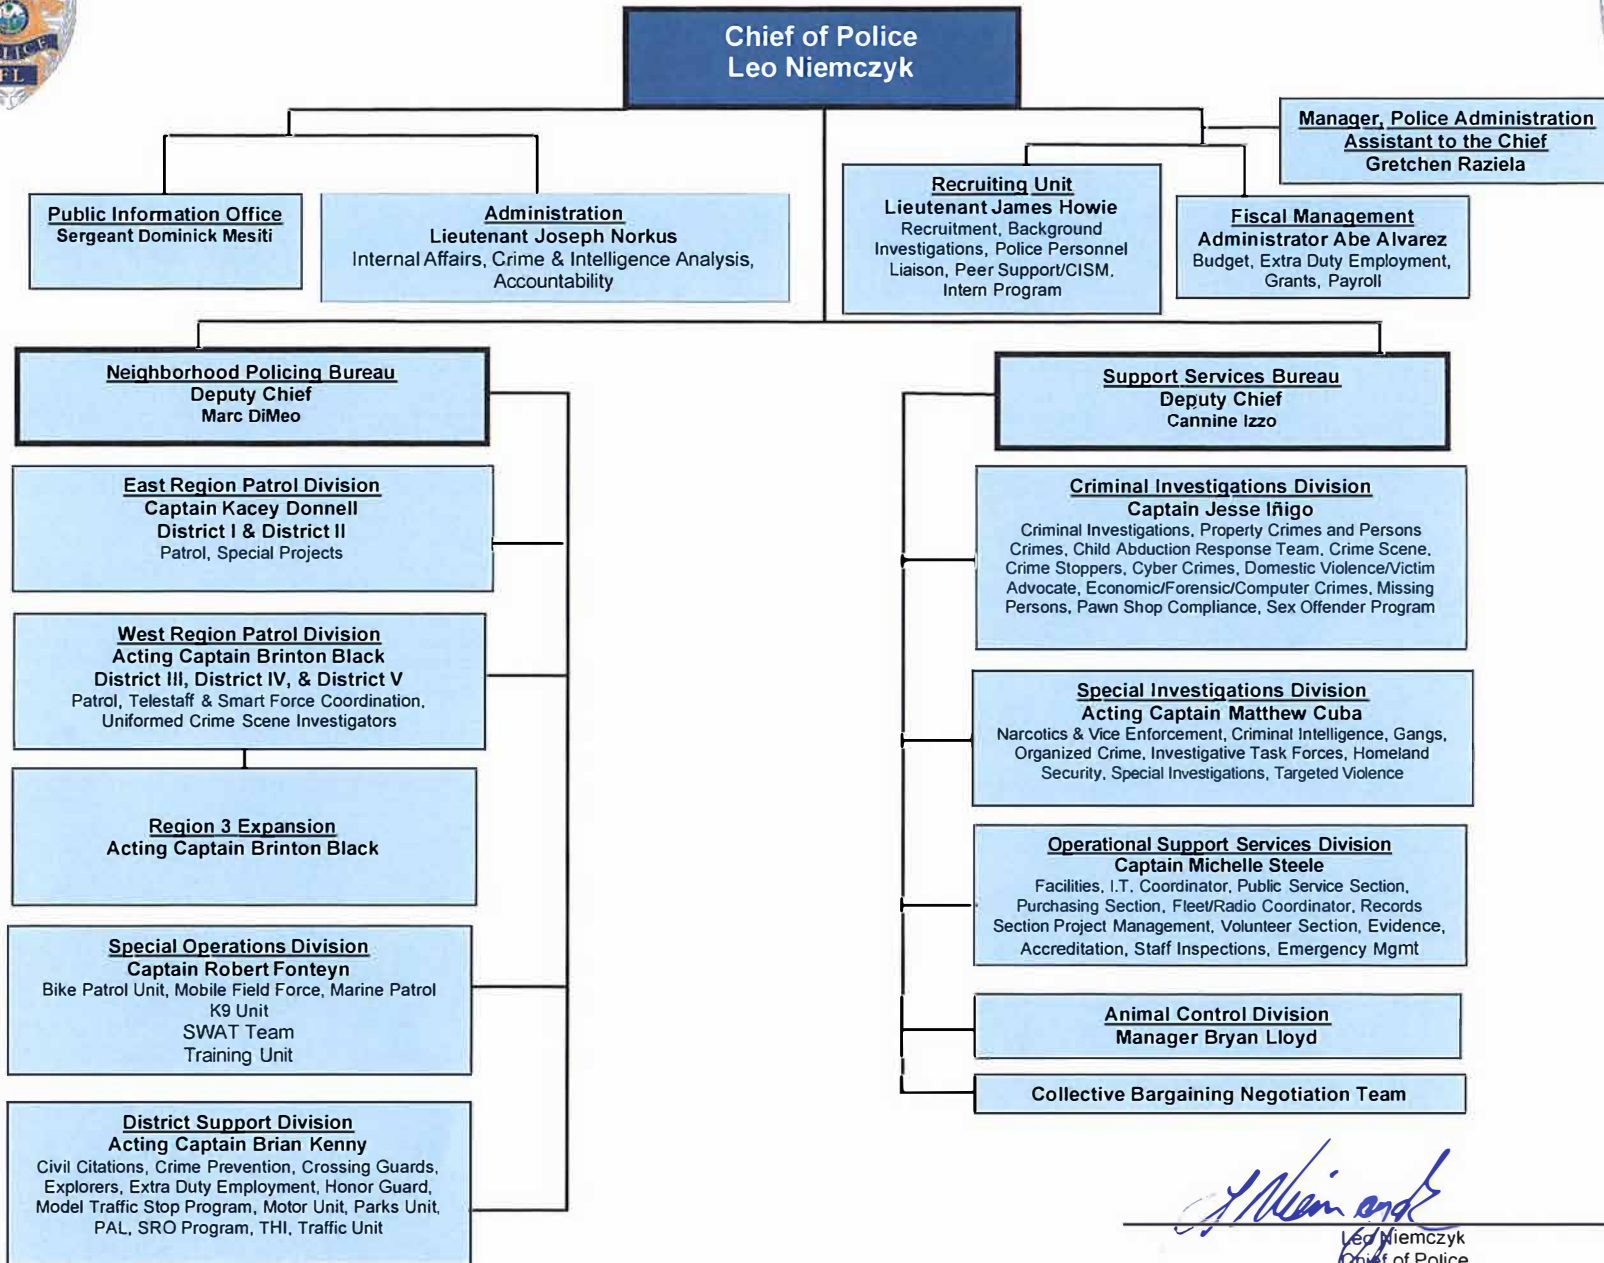

Port St. Lucie Police Department Organizational Structure

Leo Niemczyk
Leo Niemczyk
Chief of Police